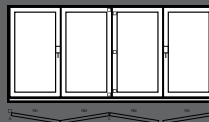

## Scheme Guide

- A 3:3:0 would be; 3 sashes / 3 going left / 0 going right.
- A 4:1:3 would be; 4 sashes / 1 going left / 3 going right.

## Styles and Options

Style 3:2:1  
2 folding sashes  
1 Main opening

Style 3:3:0  
3 folding sashes  
0 Main opening

Style 4:3:1  
3 folding sashes  
1 Main opening

Style 5:4:1  
4 folding sashes  
1 Main opening